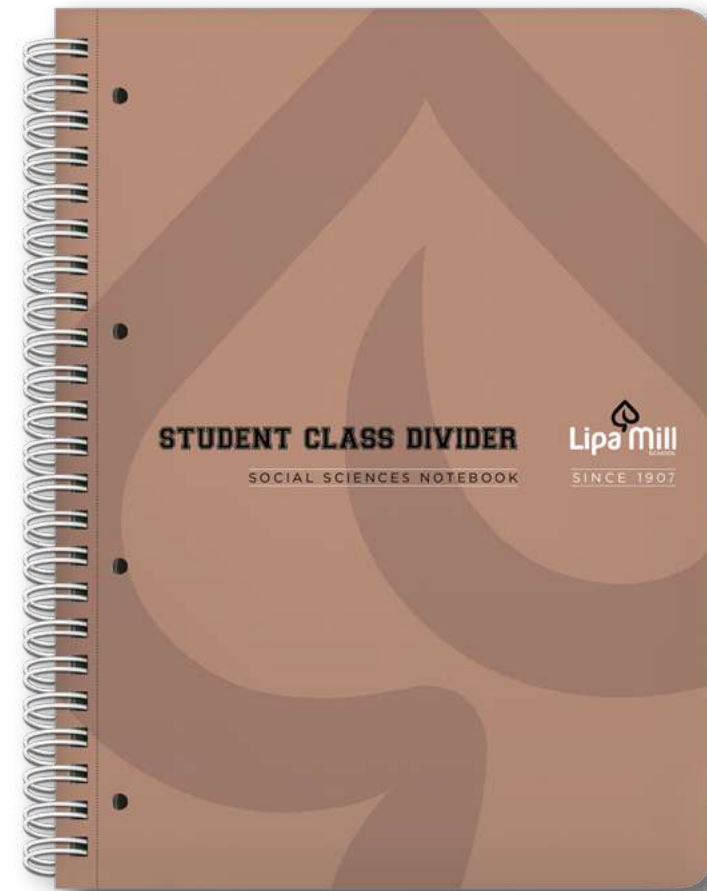

Social Sciences