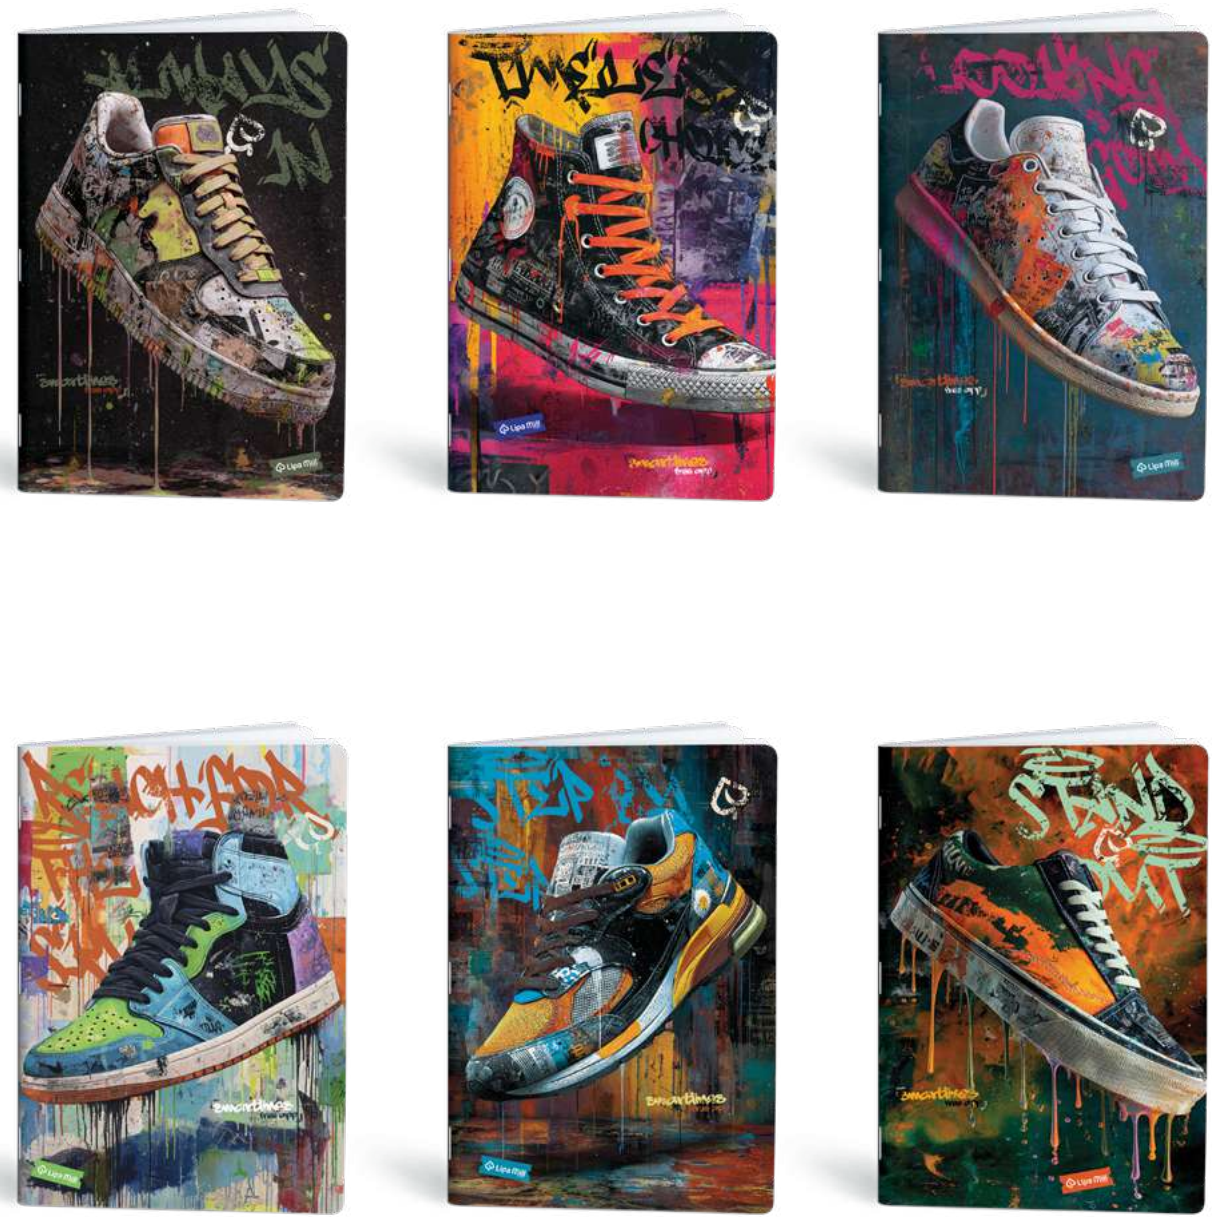

6 designs

205 x 297 mm

pages

soft cover

g/m²

Cover: 230 g/m² carton board
Print: 4/1 + matte lamination
+ spot UV glossy varnish

First/End Sheet: 100 g/m²
offset paper
Print: 1/1

Block: 80 g/m² wood-free
uncoated white paper
Print: 1/1

SmartLines Assistant

ITEM N°

EAN

☰	1211633403	3858888480158	10	60	2880
☳	1211633404	3858888480165	10	60	2880
□	1211633577	3858888481148	10	60	2880