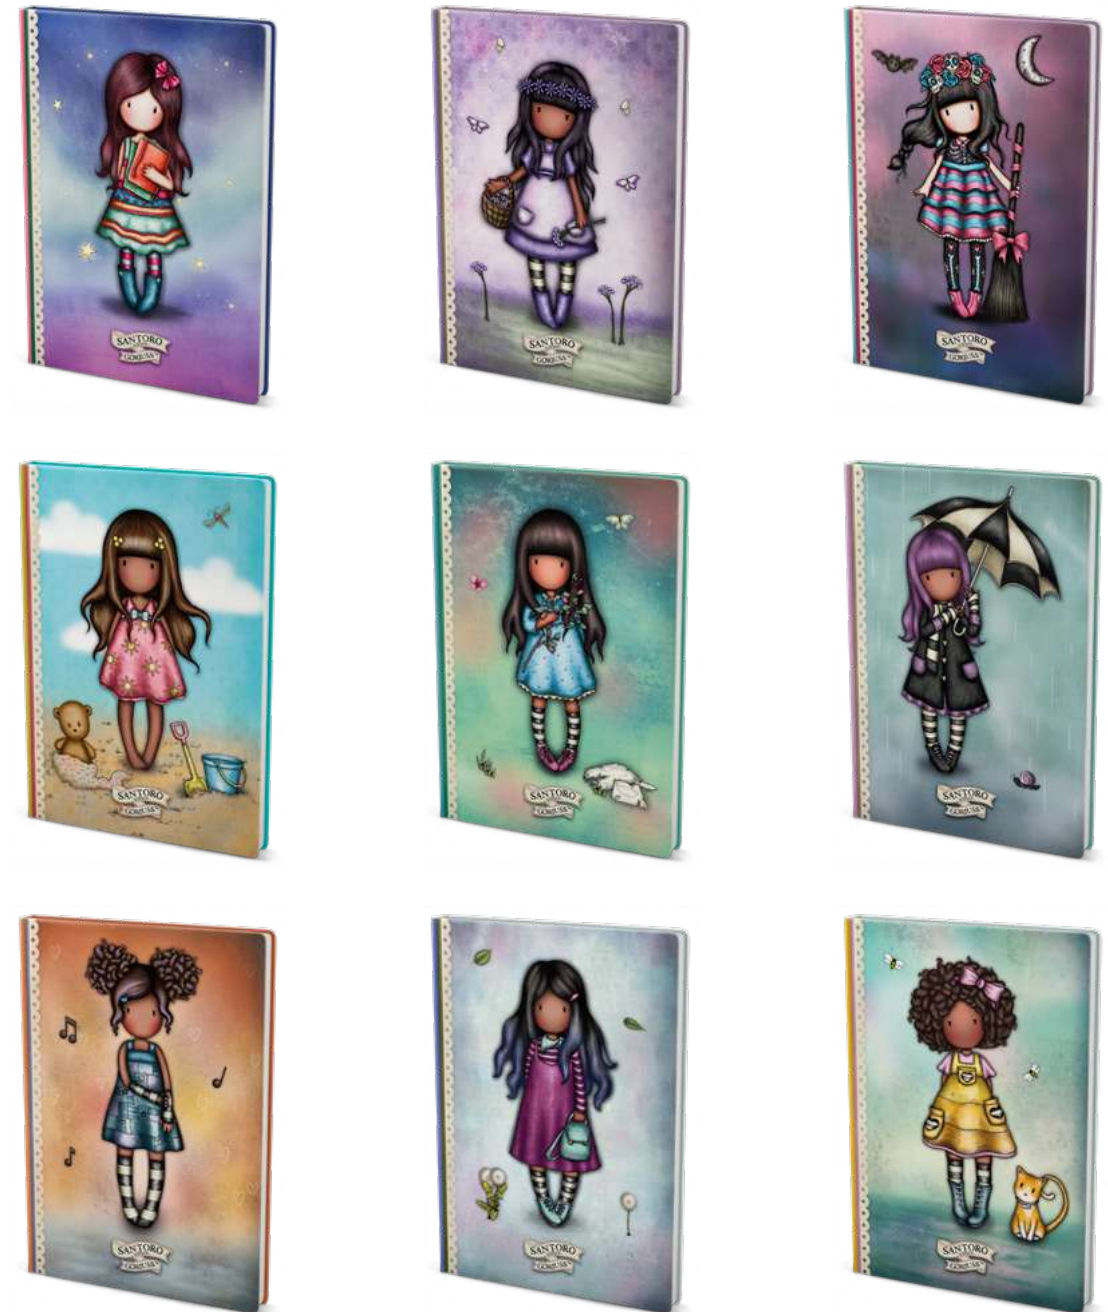

3858888475697

5

15

1080

9 designs

145 x 210mm

160 pages

hard cover