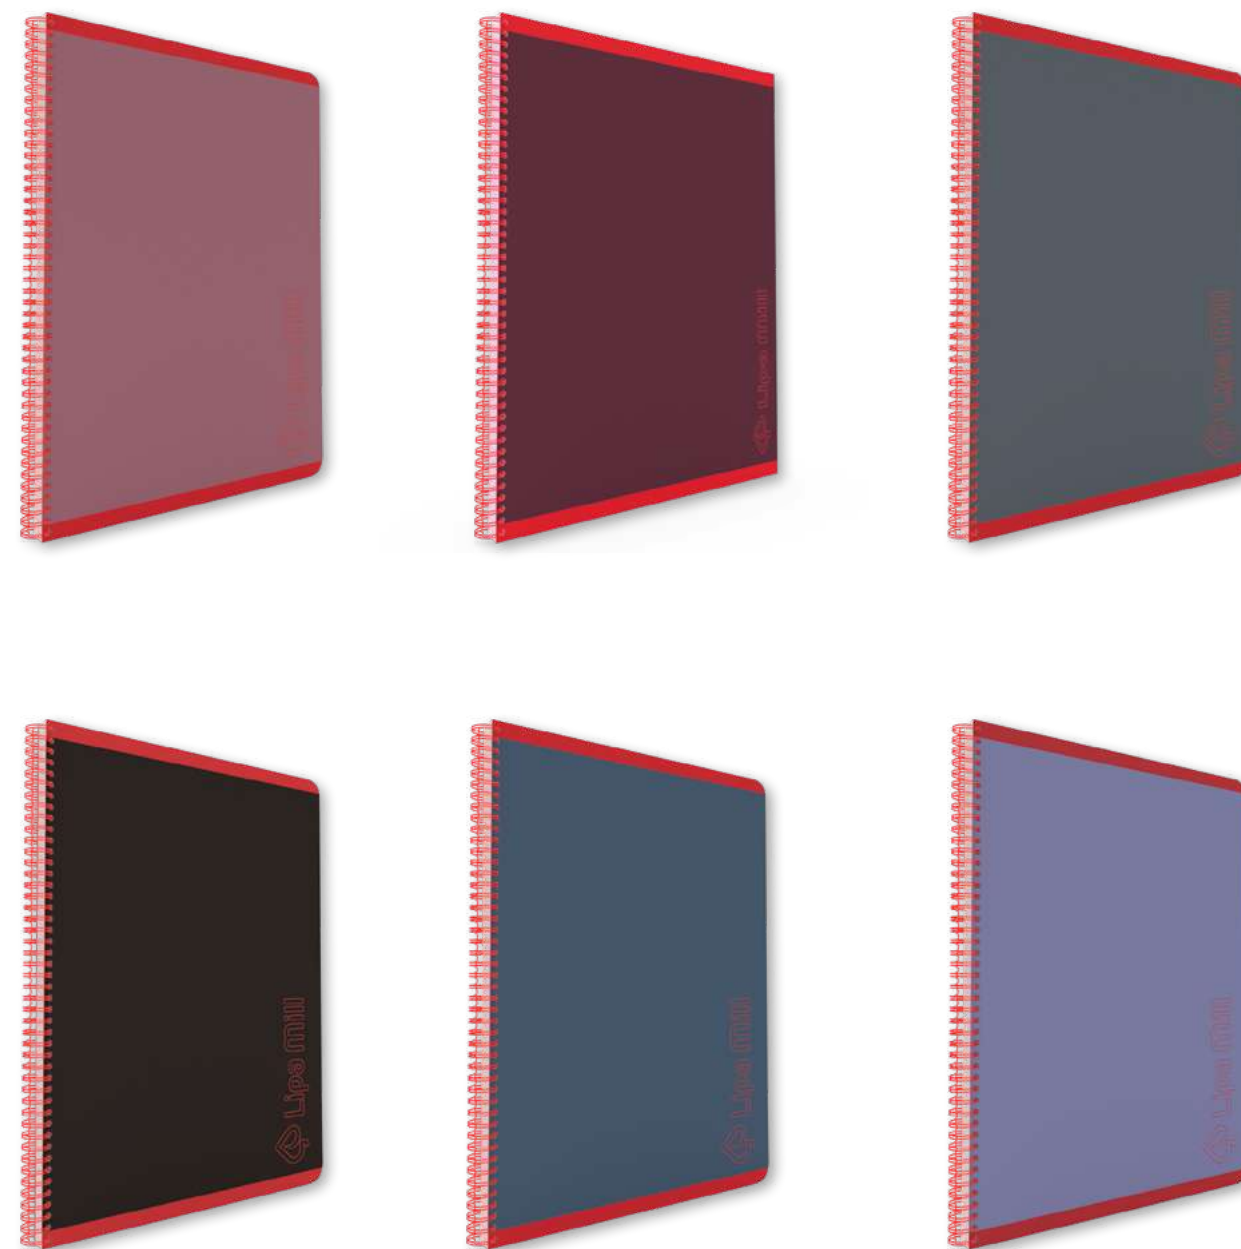

SPIRAL ELEGANCE

COLLEGE

6 colours

227 x 297 mm

pages

spiral notebook

g/m²

Cover: 230 g/m² carton board
Print: 4+1/1 (Pantone + Metallic Pantone + Black/Black) + soft touch lamination + spot glossy varnish

Block: Wood-free uncoated white paper 80 g/m²
Print: 1/1

A4	ITEM N°	EAN	5	30	1620
≡	1211639931	3858888498986	5	30	1620
≡	1211639932	3858888498993	5	30	1620